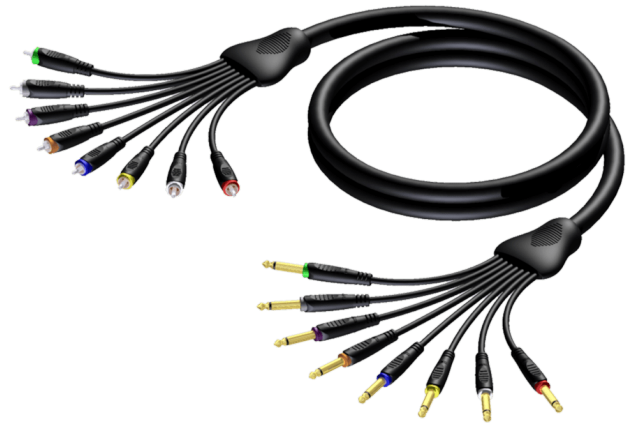

## Product information:

---

The REF8010 is an 8-core multi cable fitted with a 6.3 mm jack male to RCA/Cinch male on every signal end and is constructed using the MCR80 audio multicore cable. Each connector is individually colored to keep a clear track of the patch.

## Components:

---

- CableType: MCR80 - MCR80 audio multicore cable

## Variants:

---

- REF8010/5 - 5 meter