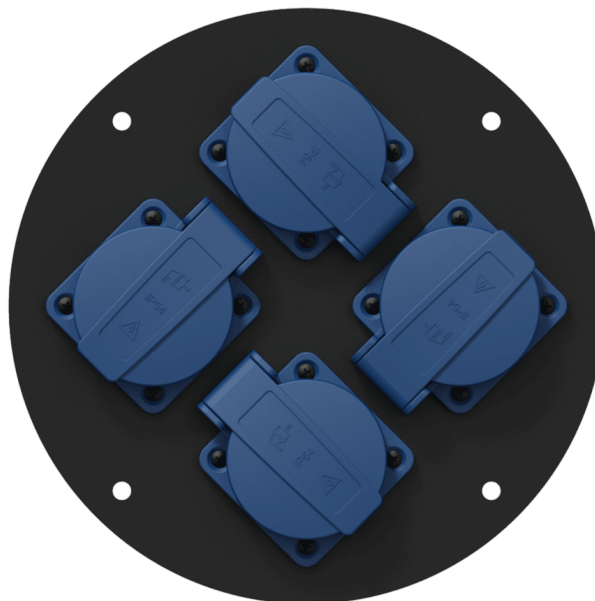

### Product information:

---

The CRP244 is an optional center plate which can be assembled to the professional CDM310 cable reel. It contains four pre-wired power sockets with hinged lids, providing a fast and reliable power solution with IP54 protection. The CRP244 comes available in two versions with French (CRP244F) and German (CRP244G) type power sockets. Please look for your local regulation to know which type of connector is allowed in your territory.

### Variants:

---

- CRP244F - French connectors
- CRP244G - German connectors