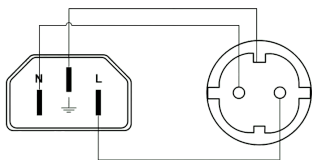

Wiring Diagrams:

Variants:

- CAB446/1.5-G - 1,5 meter