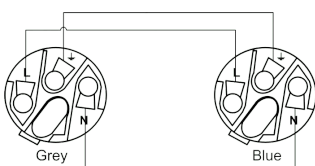

Components:

- CableType: H07RN-F3G2.5 - Power cable - H07RN-F 3G2.5 - 3 x 2.5 mm² - 13 AWG
- Connector: NAC3FCA - Lockable cable connector, power-in
- Connector: NAC3FCB - Lockable cable connector, power-out

Certification:

Properties:

Product Features:

Application

null

Wiring Diagrams:

Variants:

- CAB440/5 - 5 meter