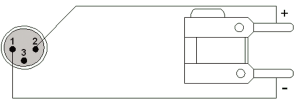

CAB304

loudspeaker cable - XLR male - banana

Product information:

The CAB304 is a XLR male to banana connector cable that is ideal for solving connections with old speaker and amplifier systems. The speaker cable contains 2 conductors with a section of 1.5mm².

Components:

- CableType: LS15 - Loudspeaker cable - 2 x 1.5 mm² - 15 AWG
- Connector: VC3MX - Cable connector - 3-pin xlr male
- Connector: VCB20 - Cable connector - Banana connector - red

Properties:

Product Features:

Series

null

Wiring Diagrams:

Variants:

- CAB304/1.5 - 1,5 meter