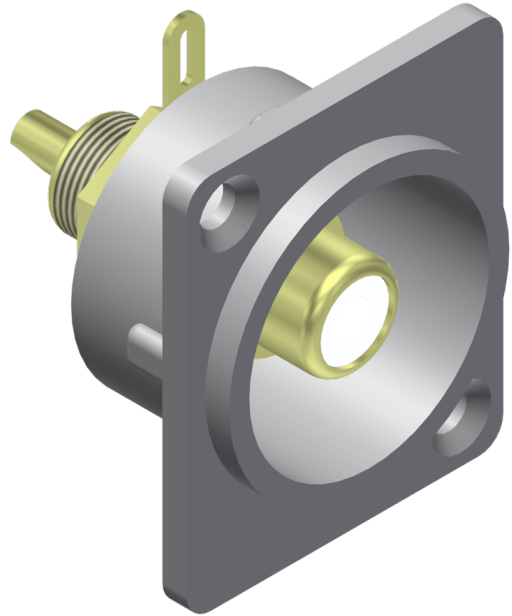

# VCD60

Panel connector - rca/cinch female - metal

## Product Features:

---

Application	null
	null
Series	null

## Variants:

---

- VCD60 - Connector
- VCD60-P - Connector 25 pcs box