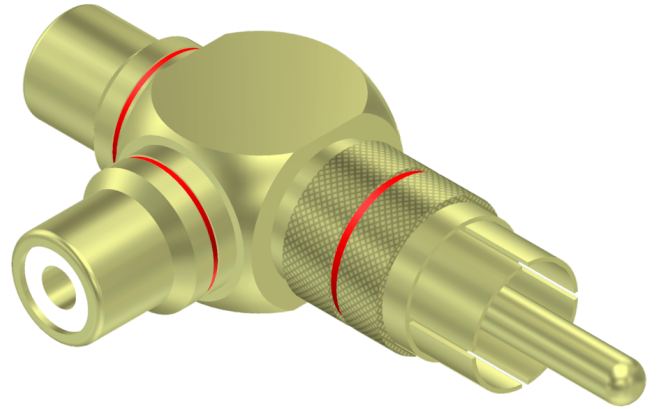

Product information:

The VC220 is a male to two female RCA/Cinch adapter for combining two audio signals or splitting an audio signal in two. The durable metal housing offers an overall RF protection and electromagnetic shielding.

Properties:

Product Features:

Application	null
	null
Series	null

Variants:

- VC220 - Adapter