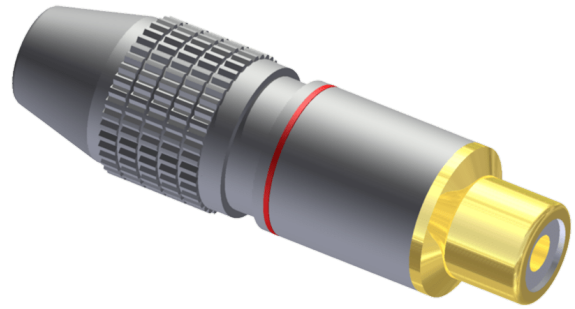

VC210

Cable connector - RCA/Cinch female - pair

Product Features:

Application	null
	null
Series	null

Variants:

- VC210 - Connector
- VC210-P - Connector 25 pcs box