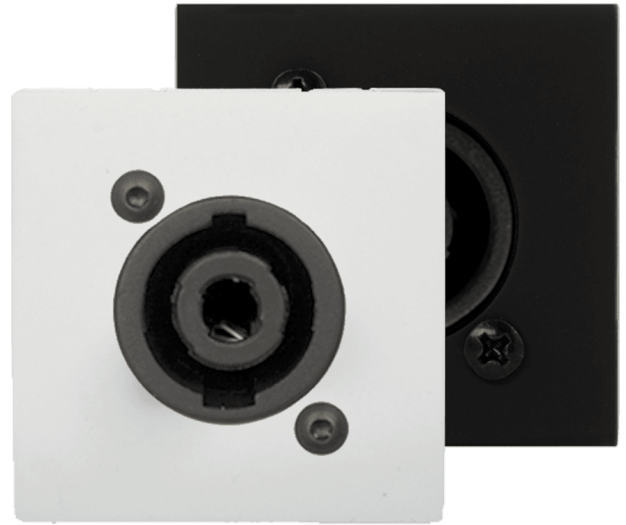

CP43SPE

Connection plate - d-size speaker - bticino

Product information:

Connection plate with Neutrik Speakon connector, designed to be used with bTicino installation materials. Available in Black (/B) & White (/W). (Mounting frame and cover plate not included)

Product Features:

Application	null
Series	null

Variants:

- CP43SPE/W - White version