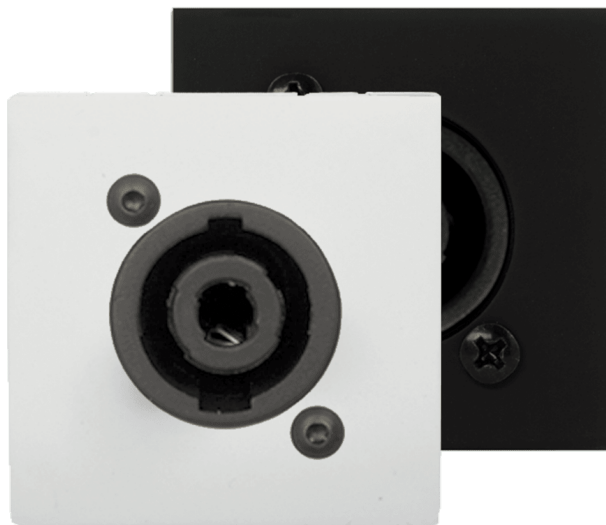

CP43SPE

Connection plate - d-size speaker - bticino

Product information:

Connection plate with Neutrik Speakon connector, designed to be used with bTicino installation materials. Available in Black (/B) & White (/W). (Mounting frame and cover plate not included)

Product Features:

Application	null
Series	null

Variants:

- CP43SPE/W - White version