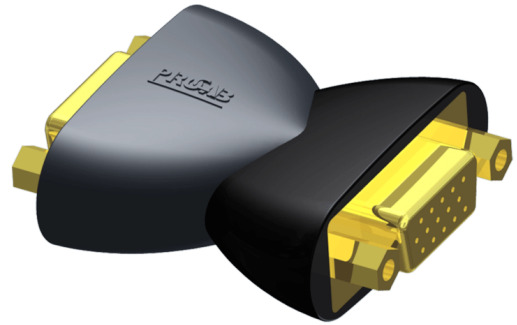

Product information:

The CLP321 is an SVGA female to SVGA female straight adapter. This adapter can be used for connecting two VGA. This adapter can be used for connecting two VGA cables, to gain a longer video signal. . The firm molding over the connector ensures an isolation from the ground and gives a solid feel.