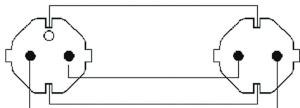

Product information:

The CAB475-G is an extension power cable schuko male and female connectors. The cable is provided with a female schuko power connector and a male schuko power connector on the other end of the cable. The power cable contains 3 conductors with a section of 1.5 mm². Please look for your local regulation to know which type of connector is allowed in your territory.

Components:

- CableType: H05VV-F3G1.5 - Power cable

Properties:

Product Features:

Application null

null

Wiring Diagrams:

Variants:

- CAB475/1.5-G - German - 1.5 meter
- CAB475/3-G - German - 3 meter
- CAB475/5-G - German - 5 meter
- CAB475/10-G - German - 10 meter