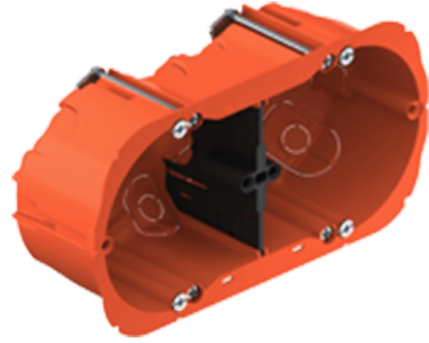

WB45D/FG

Flush mount box for double 45 x 45 mm wall panel - Hollow wall

Product information:

The WB45D/FG wall boxes allow a flush mount in hollow walls and installation for two 45 x 45 mm standard sized products such as matrix control panels, volume controllers, connection plates, ...

Product Features:

Application	null
Series	null