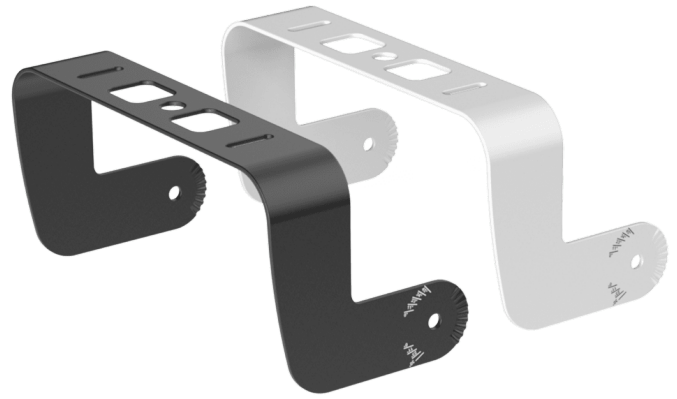

Highlights:

- For horizontal and vertical placement
- null

Product information:

You can rely on the MBK455 angled mounting bracket set* for an extra inclination of 90° for the ARES5A when needed. This 90° bracket makes it possible to mount the ARES5A set to a smartboard or trolley neatly concealing the bracket away. The MBK455 is also perfectly suited for mounting to various ceiling surfaces.

*ARES5A not included with the MBK455 bracket system.

Product Features:

Mounting	null
Weight	1.014 lb (pair)
Construction	Zinc plated steel 2 mm
Finish	Structured powder coating
Colours	Black (RAL9005) (MBK455/B)
	White (RAL9003) (MBK455/W)

Variants:

- MBK455/B - Black version
- MBK455/W - White version