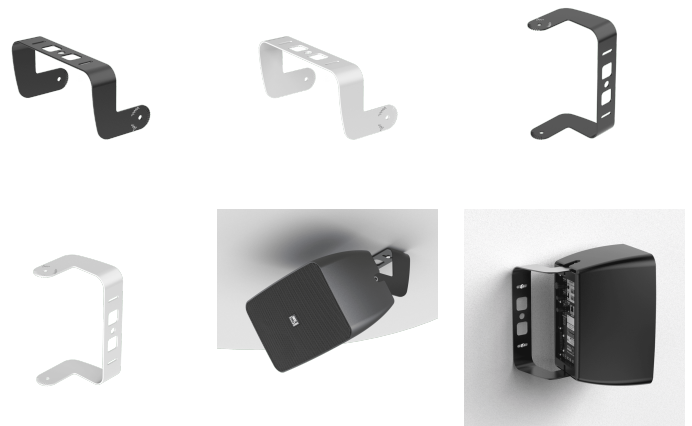

Highlights:

- For horizontal and vertical placement
- null

Product information:

You can rely on the MBK455 angled mounting bracket set* for an extra inclination of 90° for the ARES5A when needed. This 90° bracket makes it possible to mount the ARES5A set to a smartboard or trolley neatly concealing the bracket away. The MBK455 is also perfectly suited for mounting to various ceiling surfaces.

*ARES5A not included with the MBK455 bracket system.

Product Features:

Mounting	null
Weight	1.014 lb (pair)
Construction	Zinc plated steel 2 mm
Finish	Structured powder coating
Colours	Black (RAL9005) (MBK455/B)
	White (RAL9003) (MBK455/W)