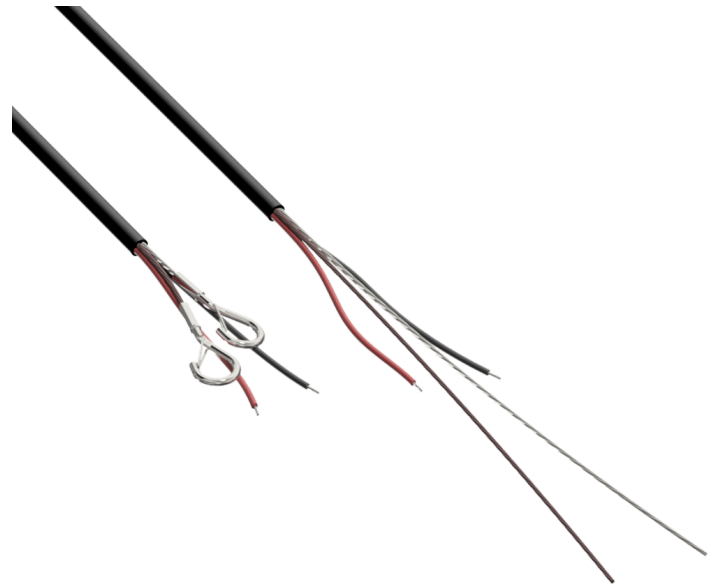

Product information:

A connection cable with conductors and a steel suspension and safety wire in a single outer jacket. This offers the cleanest and most elegant solution for connecting and mounting the loudspeaker. This professional connection cable with two integrated steel cores for suspending adds an additional drop safety for the loudspeaker. Fixation is made through two snap-hooks on one end and a dual Grippler™ fixation on the other end. The cable length of 10 meters offers possibilities for a wide variety of ceiling heights. An innovatively designed rear cover of the ALTI pendant loudspeakers (not suited for ALTIxM series) can be placed after installation and hides the connection and suspension on the speaker end. The ceiling end connections are covered through a cable cover.

Variants:

- DSC100/B - Black
- DSC100/W - White